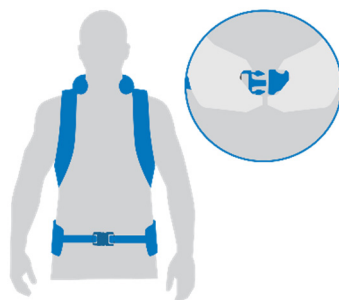

EksoVest Quick Start Guide

WARNING: Read all EksoVest documentation before donning and using the vest.

1

Don shoulder straps.

2

Buckle hip belt and tighten.

3

Buckle the chest strap and tighten.

4

Slide each arm cuff safety strap onto each forearm.

5

Buckle each lower arm cuff strap and tighten.

6

Buckle each upper arm cuff strap and tighten.

7

Keep arms at sides.