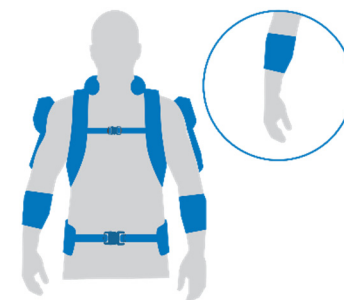

EksoVest Quick Start Guide

WARNING: Read all EksoVest documentation before donning and using the vest.

1

Don shoulder straps.

2

Buckle hip belt and tighten.

3

Buckle the chest strap and tighten.

4

Slide each arm cuff safety strap onto each forearm.

5

Buckle each lower arm cuff strap and tighten.

6

Buckle each upper arm cuff strap and tighten.

7

Keep arms at sides.