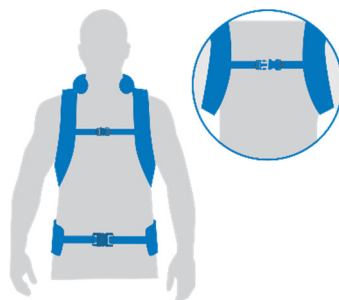

EksoVest Quick Start Guide

WARNING: Read all EksoVest documentation before donning and using the vest.

1

Don shoulder straps.

2

Buckle hip belt and tighten.

3

Buckle the chest strap and tighten.

4

Slide each arm cuff safety strap onto each forearm.

5

Buckle each lower arm cuff strap and tighten.

6

Buckle each upper arm cuff strap and tighten.

7

Keep arms at sides.